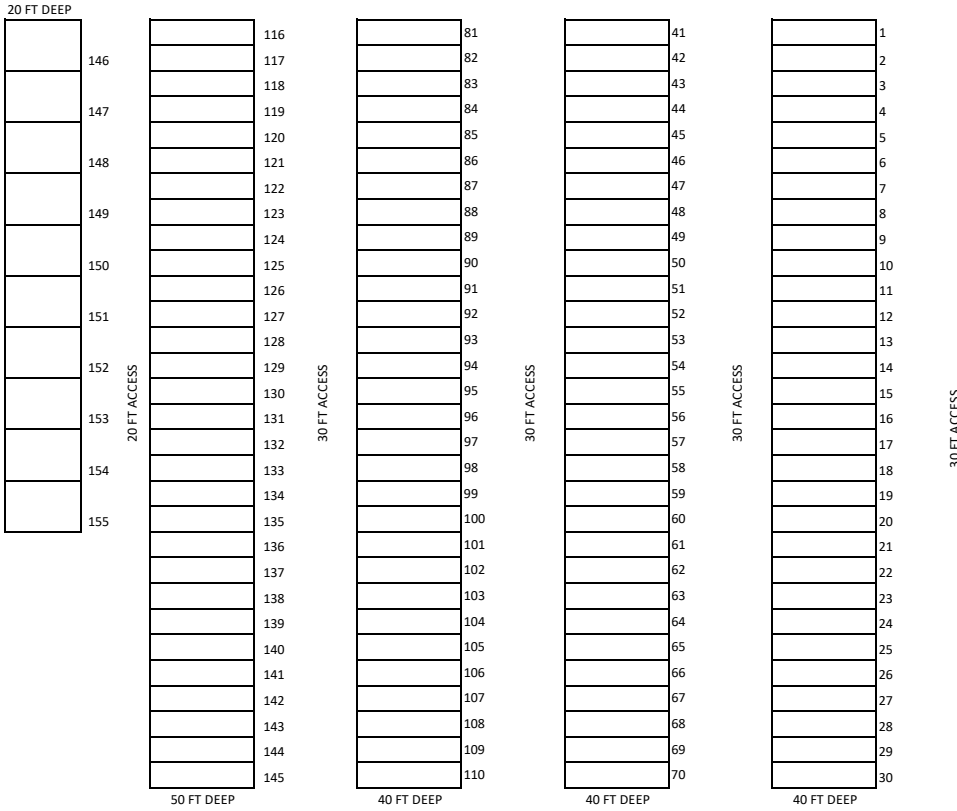

These spaces are 40 x12 to allow additional access.

ALL SPACES ARE 10 FT WIDE EXCEPT AS MARKED. 50FT SPACES FOR THOSE WITH OVERSIZED TRAILERS ONLY.

Please do not park in any 'marked' space or you will be asked to relocate. Please do not block Fire Lanes with any passenger vehicles.

NO PASSENGER VEHICLES WILL ALLOWED IN RESERVED PIT AREA FOR THE SAFETY OF OUR RACERS

TRACK

30 FT ACCESS

TRACK EXIT

30 FT ACCESS