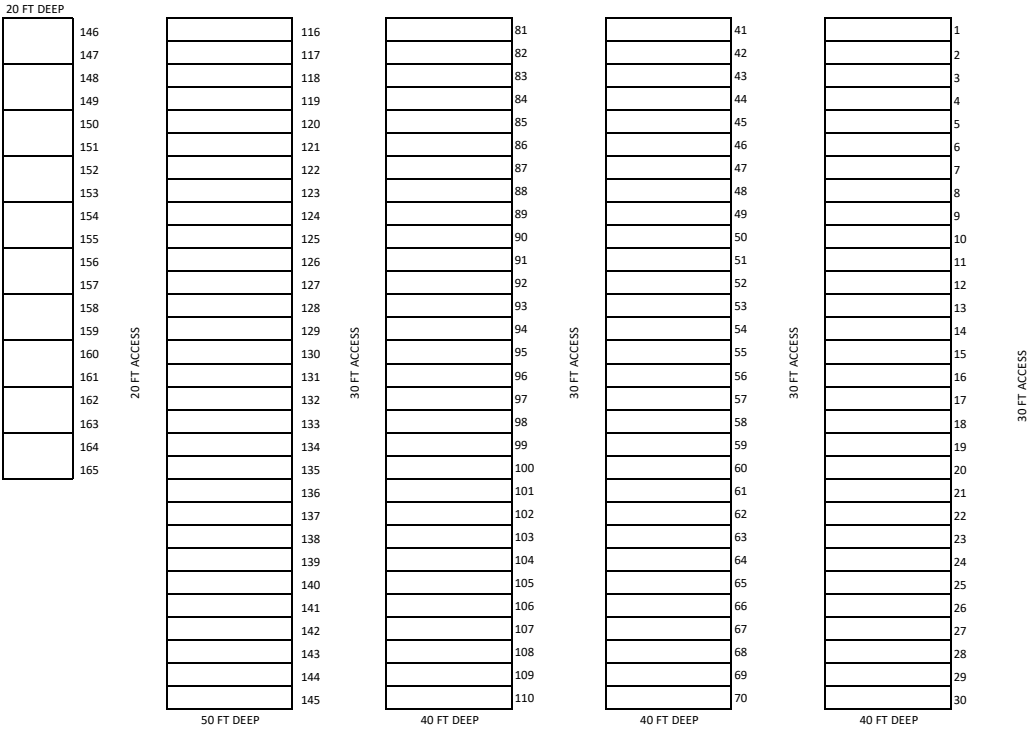

ALL SPACES ARE 10 FT WIDE
EXCEPT THE BACK ROW OF
20X20 SPACES. PLEASE
REQUEST SPACE BY DEPTH TO
ENSURE YOU GET SPACES YOU
WILL FIT IN.

Please do not park in any 'marked' space
or you will be asked to relocate. Please
do not block Fire Lanes with any
passenger vehicles.

NO PASSENGER VEHICLES WILL ALLOWED
IN RESERVED PIT AREA FOR THE SAFETY OF
OUR RACERS

TRACK

TRACK EXIT