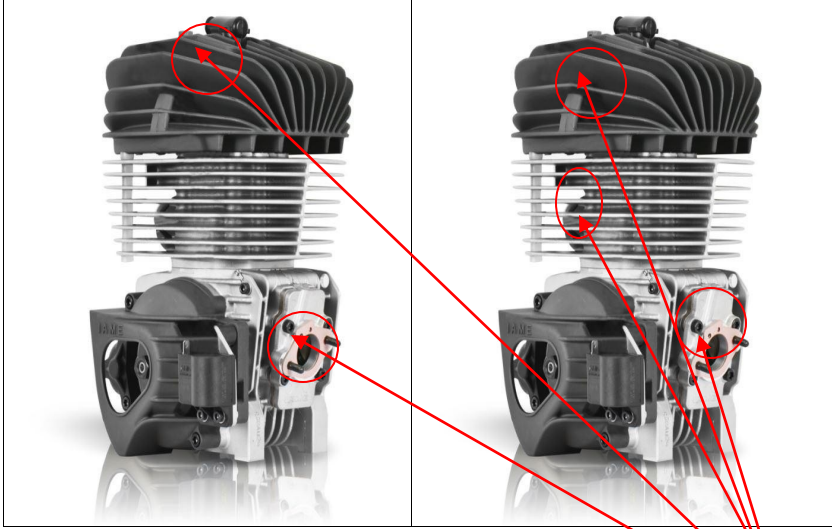

KA100

KA100 JR

SSE 175cc Shifter

Engine Seal Locations

X30 JUNIOR

MINI SWIFT

X30 SENIOR

MICRO SWIFT

**Briggs 206
ADDED
Special Sealing**

Valve Cover Bolt Right Center

Carb Bolt Next To
Choke Arm