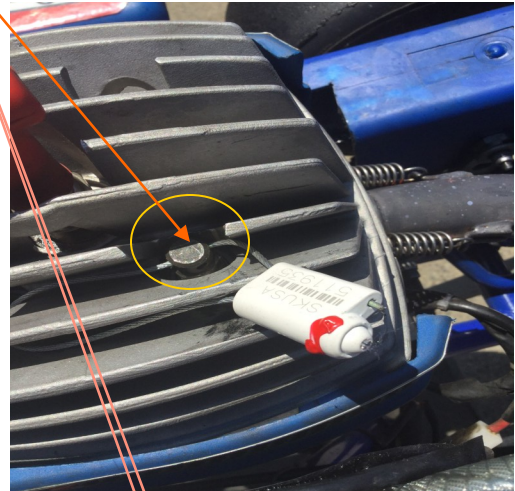

KA100

KA100 JR

SSE 175cc Shifter

Engine Seal Locations

X30 JUNIOR

MINI SWIFT

X30 SENIOR

MICRO SWIFT

**Briggs 206
ADDED
Special Sealing**

Valve Cover Bolt Right Center

Carb Bolt Next To
Choke Arm