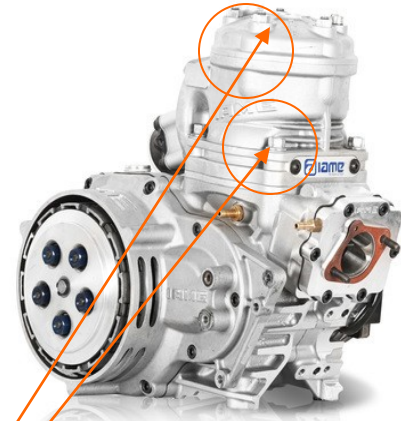

KA100

KA100 JR

SSE 175cc Shifter

Engine Seal Locations

X30 JUNIOR

MINI SWIFT

X30 SENIOR

MICRO SWIFT

**Briggs 206
ADDED
Special Sealing**

Valve Cover Bolt Right Center

Carb Bolt Next To
Choke Arm