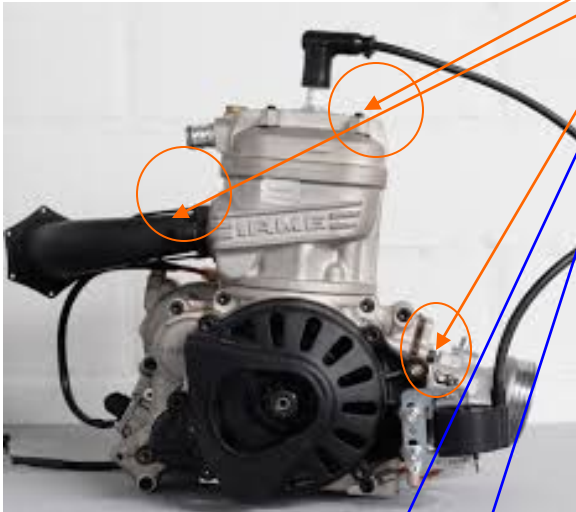

KA100

KA100 JR

SSE 175cc Shifter

Engine Seal Locations

X30 JUNIOR

MINI SWIFT

X30 SENIOR

MICRO SWIFT

**Briggs 206
ADDED
Special Sealing**

Valve Cover Bolt Right Center

Carb Bolt Next To
Choke Arm