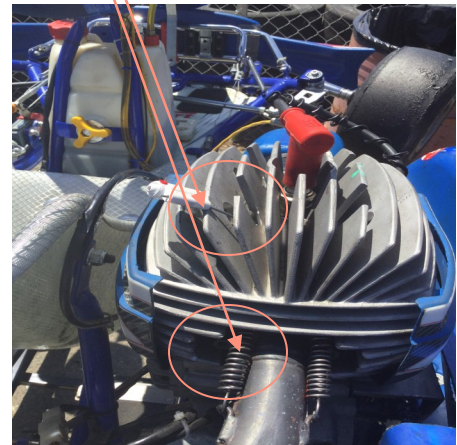

KA100

KA100 JR

SSE 175cc Shifter

Engine Seal Locations

X30 JUNIOR

MINI SWIFT

X30 SENIOR

MICRO SWIFT

**Briggs 206
ADDED
Special Sealing**

Valve Cover Bolt Right Center

Carb Bolt Next To
Choke Arm